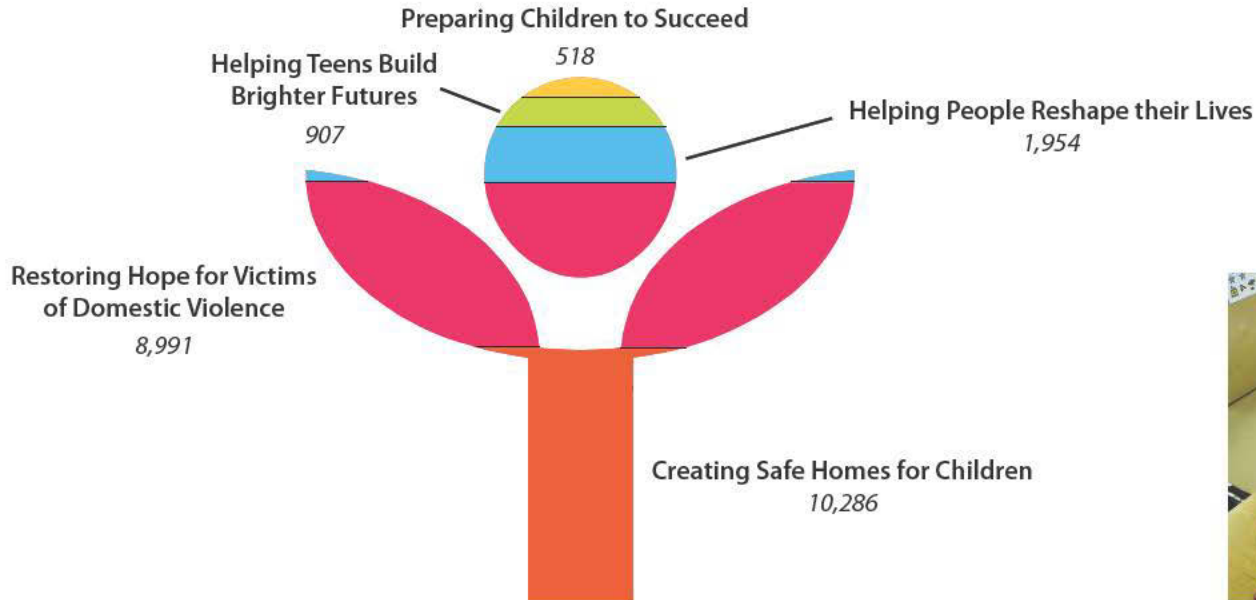

YEAR IN REVIEW

In fiscal year 2010 – 2011, Children & Families of Iowa touched the lives of 22,656 children and families. We invested nearly $15 million restoring hope, building futures and changing lives. Ninety cents of every dollar received is spent providing direct services to our clients. Our programs are licensed or certified and 94 percent of clients surveyed said the impact these services had on their lives was positive.

REVENUES AND SOURCES OF SUPPORT (FISCAL YEAR 2010-2011)

Purchase of Service	$10,252,332	66.55%
Grants	2,189,542	14.21%
Third Party/Client Fees	1,576,534	10.23%
United Way of Central Iowa	709,167	4.60%
Support CFI Foundation	450,000	2.92%
Contributions & Miscellaneous	229,080	1.49%
Total Revenue	15,406,655	100.00%